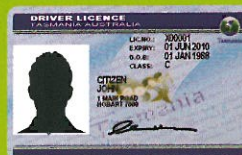

PROVE IT! NO ID - NO ENTRY

18+

Acceptable forms of ID
to prove you are 18 years
of age or over include:

- Current Driver Licence
- Personal Information Card
- Keypass • Current Passport

MAY 2008

It is an offence to use a fake ID.